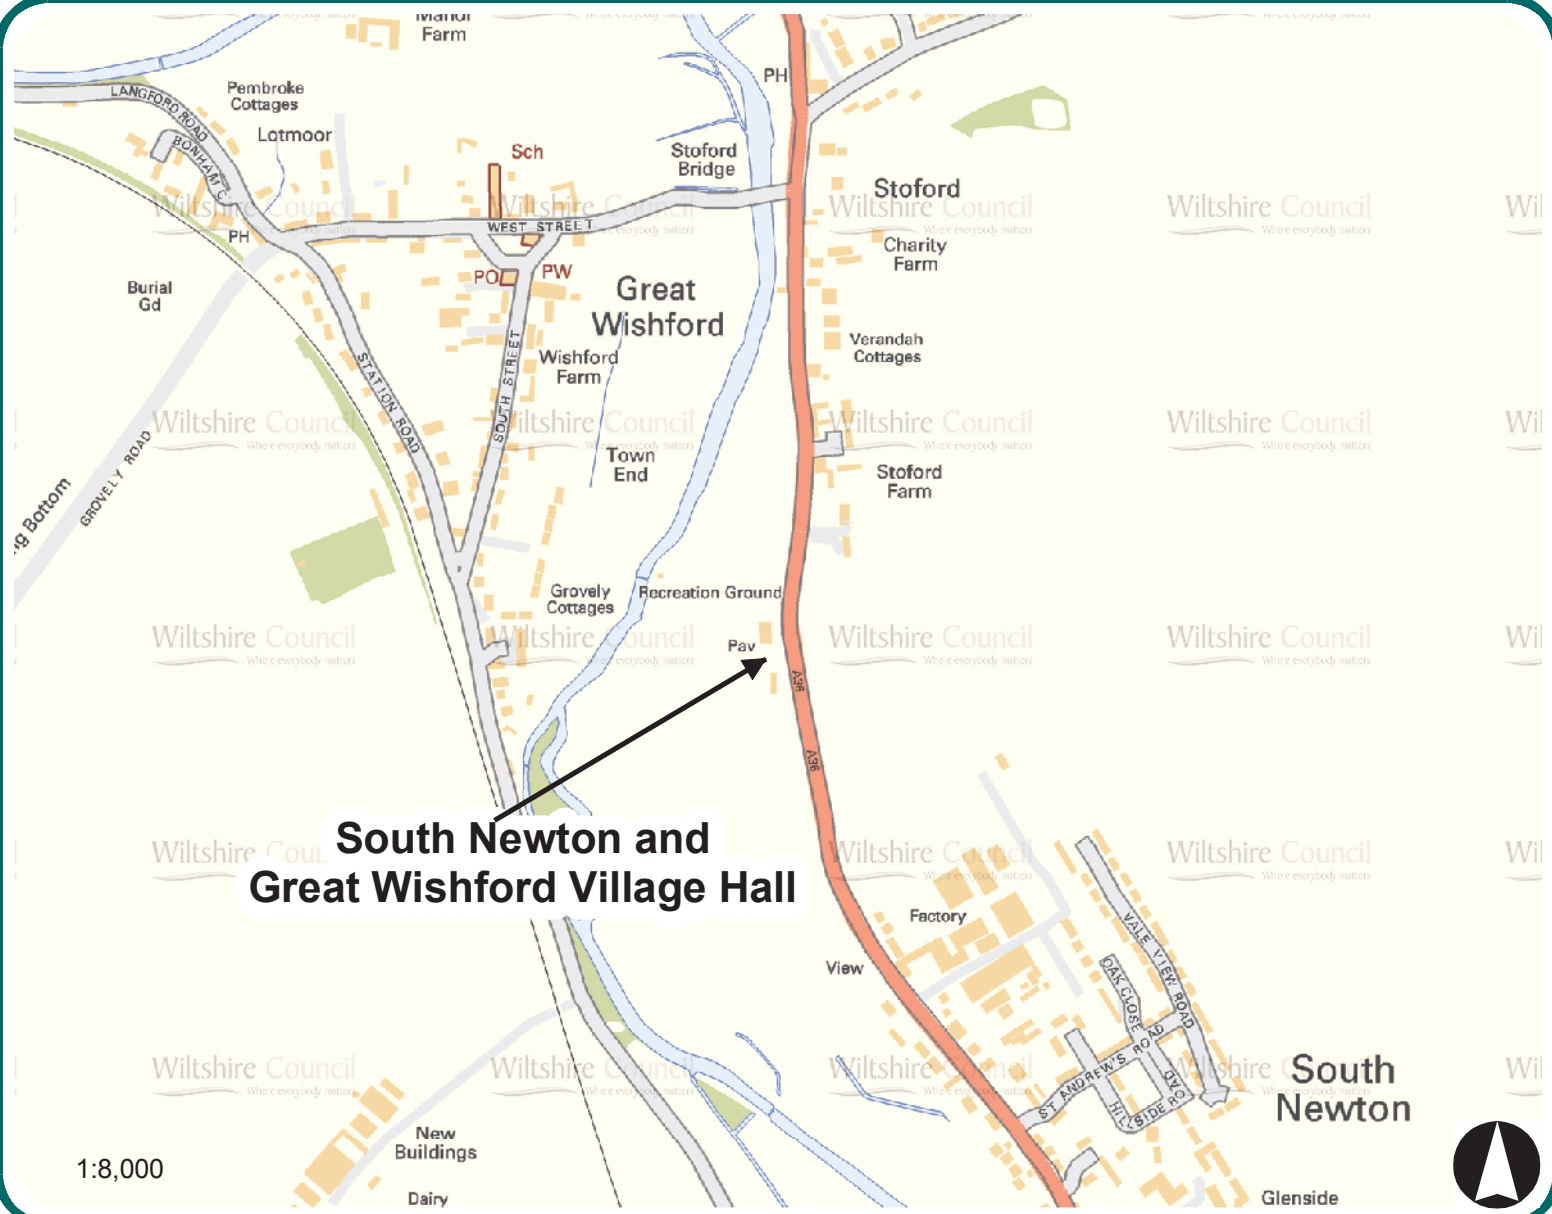

South Newton and Great Wishford Village Hall

South Newton and Great Wishford Village Hall
 South Newton
 Salisbury
 SP2 0PJ

South Newton and Great Wishford Village Hall